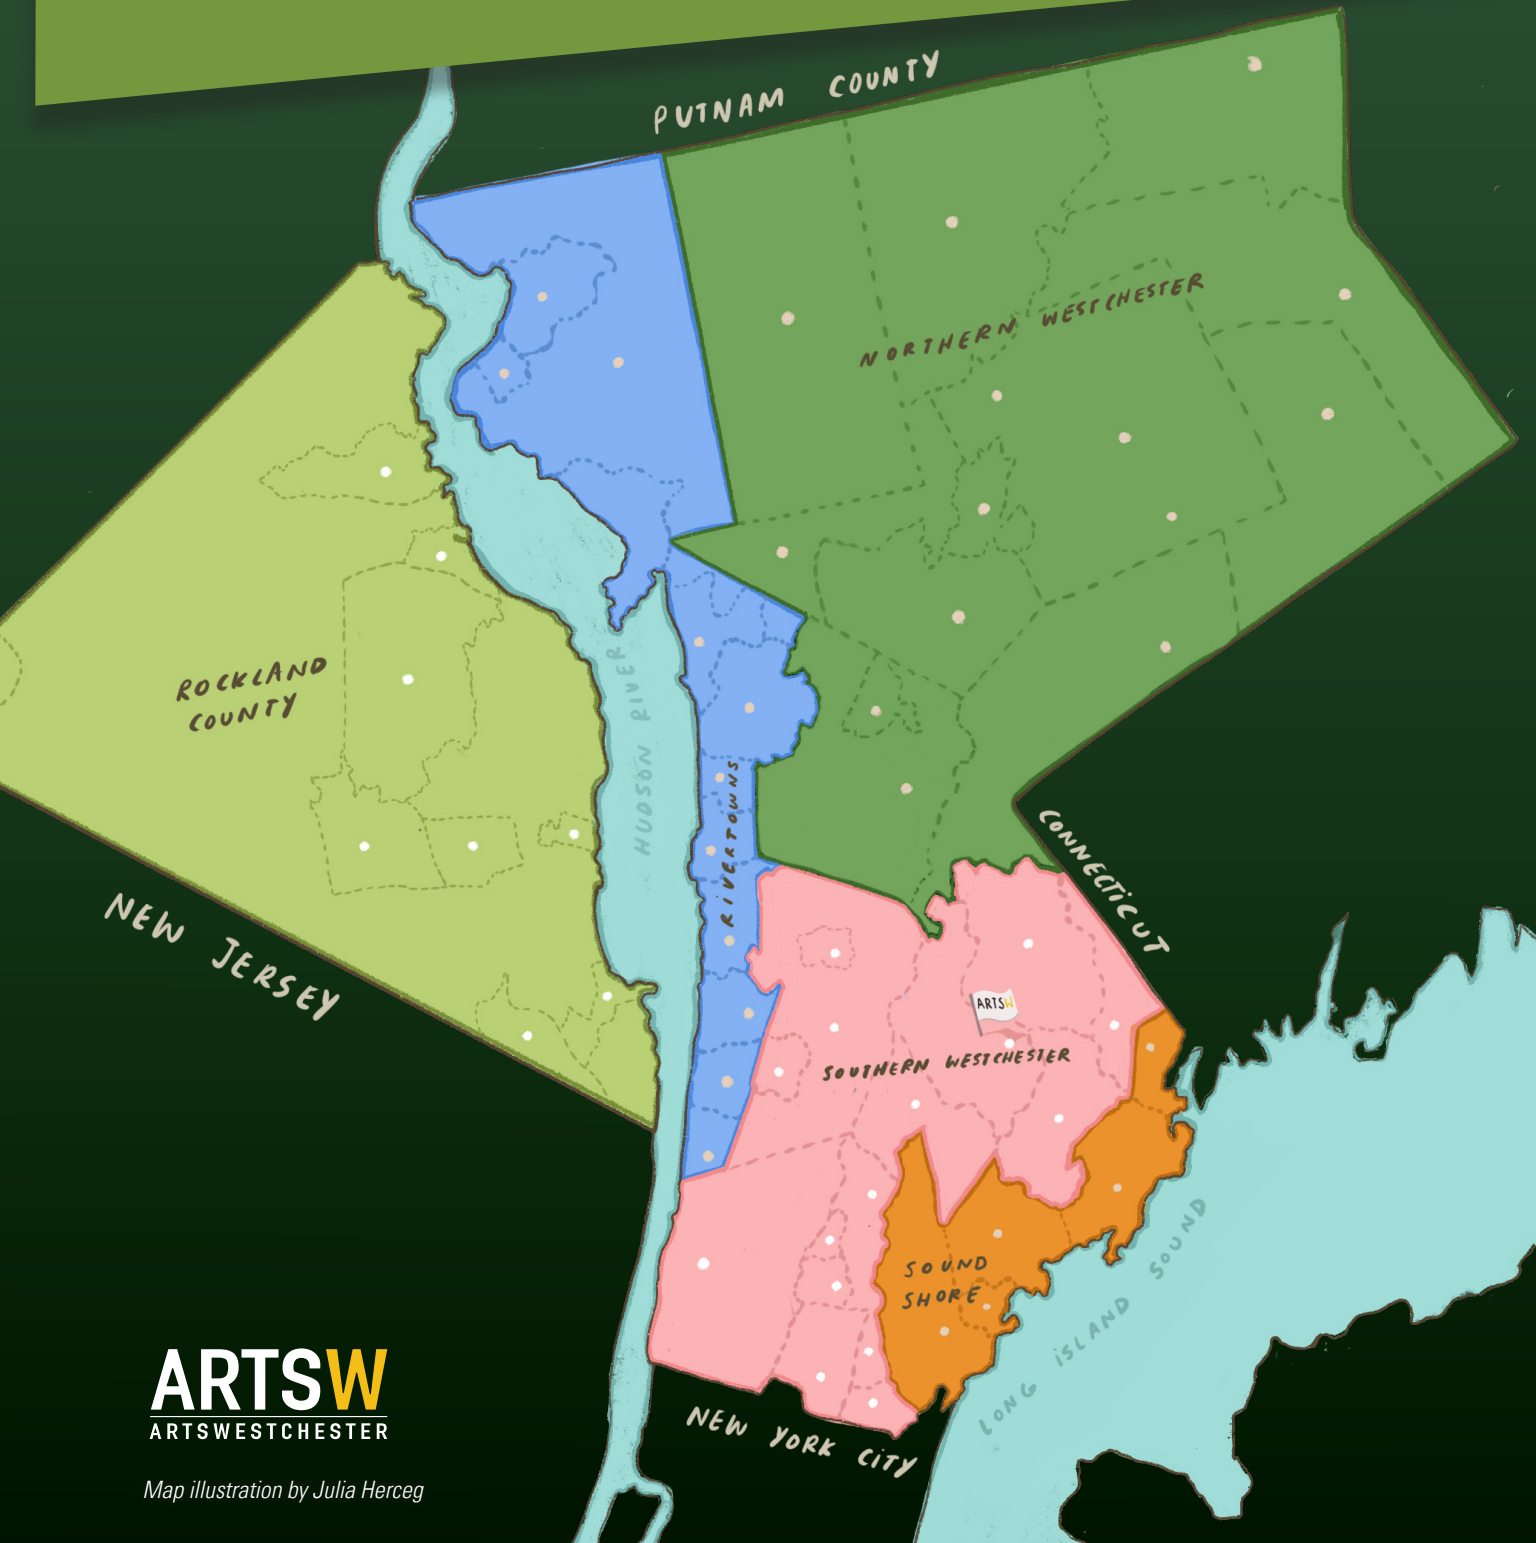

WE SUPPORT THE ARTS IN YOUR COMMUNITY!

ArtsWestchester supported more than **180** grantees.

ARTSW
ARTSWESTCHESTER

Map illustration by Julia Herceg

Northern Westchester

BEDFORD

Bedford Playhouse
Antioch Baptist Church - Bedford Juneteenth